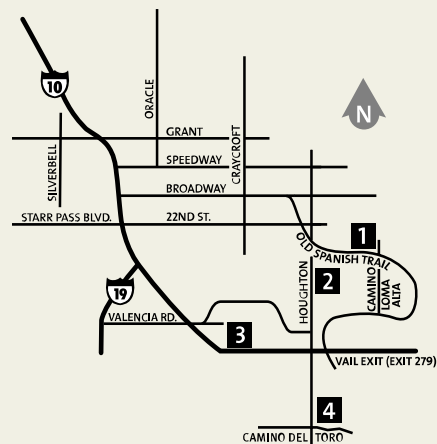

Tucson Mountain Park

Tucson Mountain Park

Kennedy Park

Manzanita Park

Tucson Memorial Park South

General Blanchard Golf Course

Lakeside Park

BENCHMARK Publications Inc.

5 Locations To Serve You!

3730 N. Stone Ave. ◆ 6401 S. Country Club, #101 ◆ 6510 N. Thornysdale
1177 W. Silverlake ◆ 231 North Pantano

Phone: (520) 887-5010

Website: www.pimafcu.org

Corazon del Pueblo

Corazon del Pueblo offers affordable, modern and energy-efficient single-family homes. This community is conveniently located on Tucson's southeast side with easy access to I-10 and Davis-Monthan.

Distinctly Doucette

Administrative Office (520) 622-7373
Visit us online at www.doucettehomes.com

- 1
Academy Village: 647-7777 *New Model Homes!*
 A unique retirement community where people live and learn. On Old Spanish Trail in the Rincon Valley.
- 2
Civano: 622-7373
 On Houghton, south of Irvington.
The Orchard at Civano *Coming Soon!*
 Arizona ranch, single-family homes. Only 23 home sites.
Presidio at Civano *Coming Soon!*
 Charming, contemporary, presidio architecture in a unique cluster design.
- 3
Corazon del Pueblo: 574-4268 *Open For Sales!*
 Offering affordable one- and two-story, single-family homes. Exit Valencia East, turn right on to Littletown Rd., turn right on to Van Buren Ave. to sales office.
- 4
Oasis: 762-0880 *Open For Sales!*
 Exciting Arizona ranch homes in a gated community on family-sized home sites. South Houghton and Camino Del Toro.